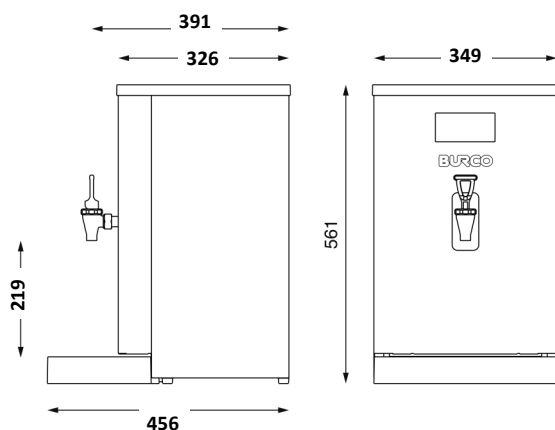

Dimensions (mm)

Customer Services Telephone: +44 (0)344 879 3588

Email: customer.services@glendimplex.com

Website: www.burco.co.uk